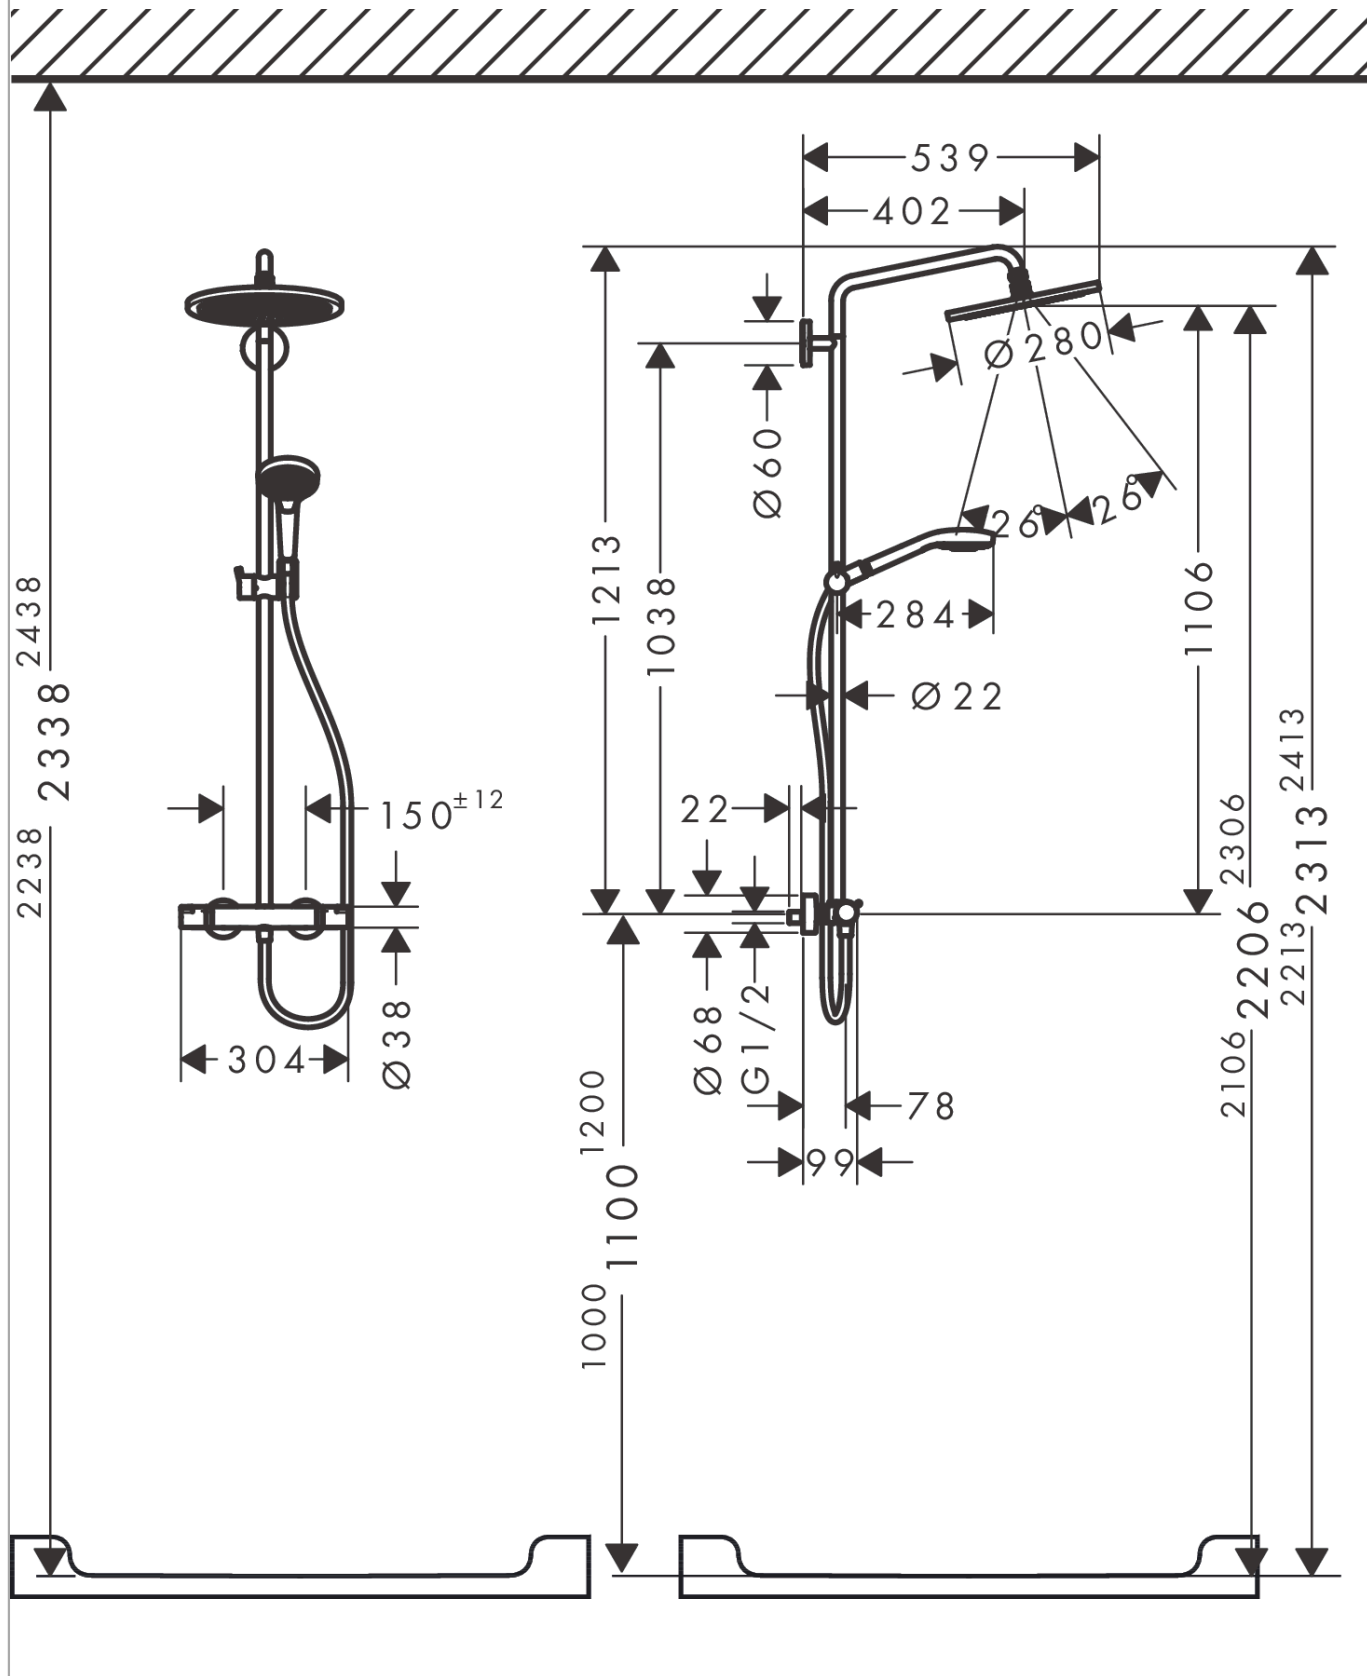

Croma Select S

Showerpipe 280 1jet EcoSmart 9 l/min with thermostat and hand shower Raindance Select S 120 3jet

Surfaces: **Brushed Black Chrome** Article Number: **26891340**

Installation examples