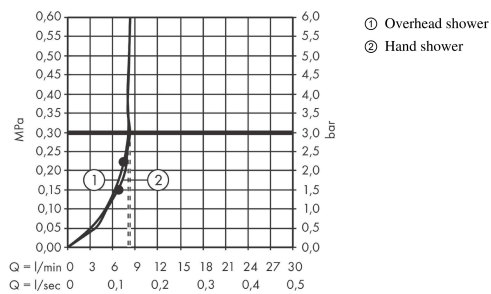

Croma Select S
Showerpipe 280 1jet EcoSmart 9 l/min with thermostat and hand shower Raindance Select S 120
3jet
Surfaces: **Brushed Black Chrome**   Article Number: **26891340**

Flowchart