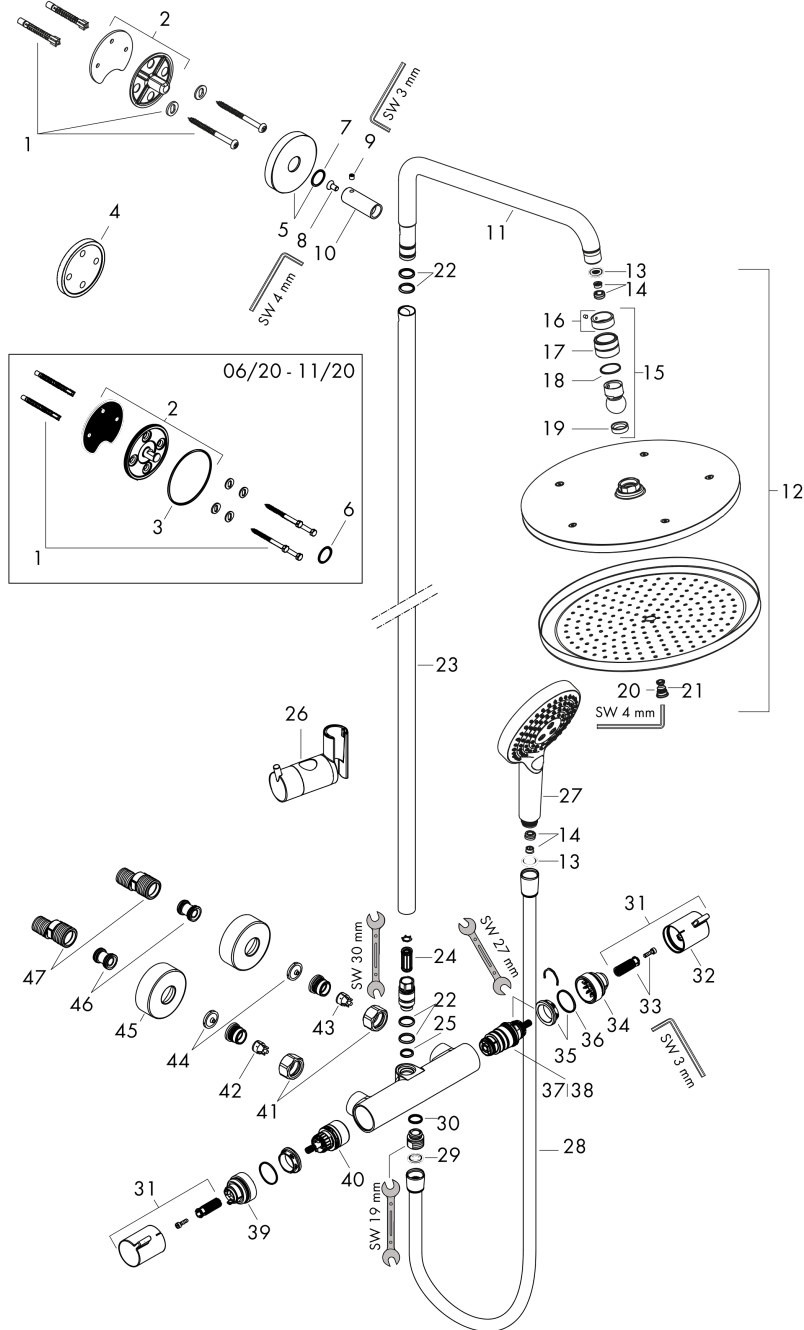

Croma Select S
Showerpipe 280 1jet EcoSmart 9 l/min with thermostat and hand shower Raindance Select S 120
3jet
Surfaces: **Brushed Black Chrome** Article Number: **26891340**

Exploded Drawing

Year of production: >06/20

Croma Select S

Showerpipe 280 1jet EcoSmart 9 l/min with thermostat and hand shower Raindance Select S 120 3jet

Surfaces: **Brushed Black Chrome** Article Number: **26891340**

Spare part list

Year of production: >06/20

Pos.	Description	Article Number	Price	PU
1	mounting set	98716000	-	1
2	wall flange	95688000	-	1
3	O-Ring 50x2	98187000	-	1
4	tile-matching-disk 7 mm	95239340	-	1
5	escutcheon Ø 60 mm	95692340	-	1
6	O-ring 20x2	98165000	-	1
7	O-ring 20x2,5	92602000	-	1
8	screw	92137000	-	1
9	hollow set screw M6x5	98447000	-	1
10	sleeve	92166340	-	1
11	shower arm	95985340	-	1
12	head shower	26221340	-	1
13	filter packing	94246000	-	1
14	flow limiter (9 l/min)	95659000	-	1
15	ball joint	98941340	-	1
16	lock washer	98942340	-	1
17	nut	97958340	-	1
18	lever collar	97536000	-	1
19	seal	97606000	-	1
20	air jet (Eco)	95795340	-	1
21	O-ring 7x2	98419000	-	1
22	O-ring 15x2,5	98131000	-	1
23	pipe 1030 mm	95915340	-	1
24	noise reduction	95009000	-	1
25	O-ring 12x2,25	98382000	-	1
26	support, assy	97651340	-	1
27	handshower	26531340	-	1
28	shower hose Isiflex'B 1,60 m	28276340	-	1
29	seal	98058000	-	1
30	O-ring 14x2	98129000	-	1
31	handle	95836340	-	1
32	pushbutton	92848340	-	1
33	handle fixing set	95843000	-	1
34	safety set	95839000	-	1
35	nut	98913000	-	1
36	O-ring 26x1,5	98390000	-	1
37	thermostat cartridge	98282000	-	1
38	cartridge for exchanged connections	92373000	-	1
39	stop ring for flow control	95927000	-	1
40	shut off unit with selector	98283000	-	1
41	set of nuts	96157340	-	1